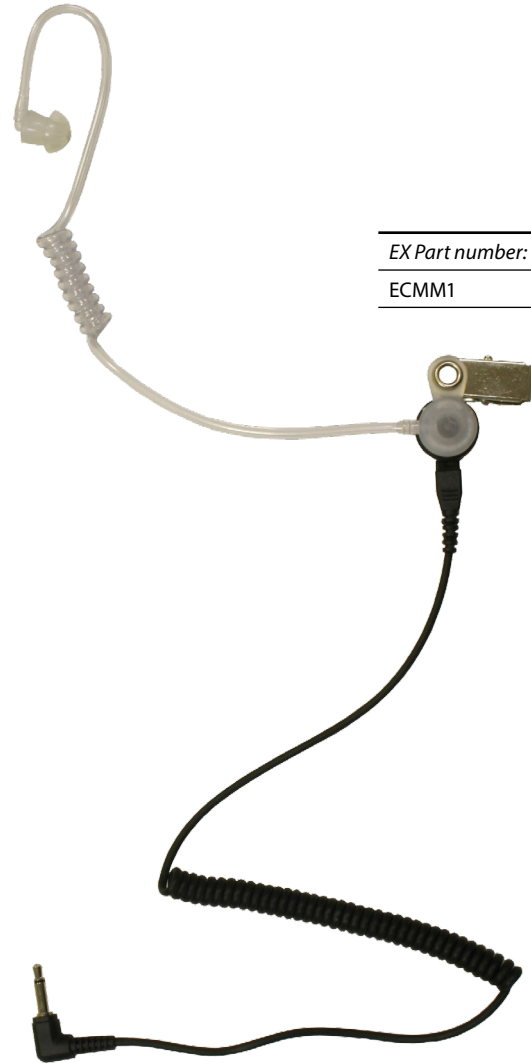

TITAN Listen-Only Acoustic Tube Earphone

ATEX / IECEx Intrinsically safe version: II 2 G Ex ib IIC T4

THE TITAN LISTEN ONLY EX-E1 SERIES EARPIECE

allows the user to privately receive incoming calls on their two-way radio. The Acoustic Tube earpiece has a high performing speaker with clear sound, a coiled cable and a 3.5mm jack connector for Remote Speaker Microphone integration.

Optional: *Skeletal open ear inserts for acoustic tubes holds the tube in place without blocking the ear*

EX Part number:
ECMM1

Technical data

Speaker Specifications		Environmental specifications	
Dimensions	Ø16 x 10.9mm	Operating temperature	-25° C to +55° C
Impedance	90Ω±15%/220 Ω±20% @1000Hz	Storage temperature	-35° C to +80° C
Rated Input Power	10mW	Mechanical specifications	
Max Input Power	300mW 116dB	Cable flex life	50,000 cycles
Sensitivity	116dB±3dB @1KHz	Cable pull strength	Axial 5 kgs
Frequency Response	100~10KHZ - Average SPL: -10dB		