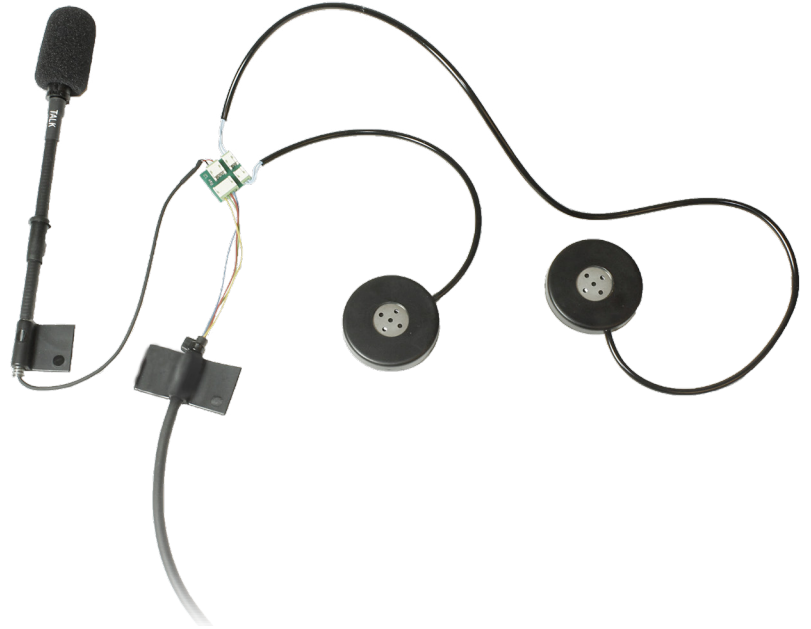

#### MAINTENANCE

All components (microphone – speakers – connecting cable) are assembled with miniature plugs for maintenance without any tool.

The Titan Motokit works with these Police motorcycle helmets: