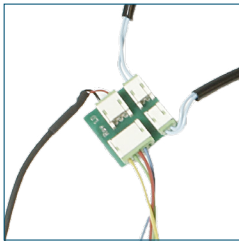

## TITAN Motorcycle Helmet System

### TITAN MOTORCYCLE HELMET SYSTEM

Titan has developed a communication system for professional users, where the user can enjoy clear communication while driving up to 180 km/h on their motorcycle.

*The electronic components have been integrated inside the helmet in a way to not diminish the comfort of the helmet.*